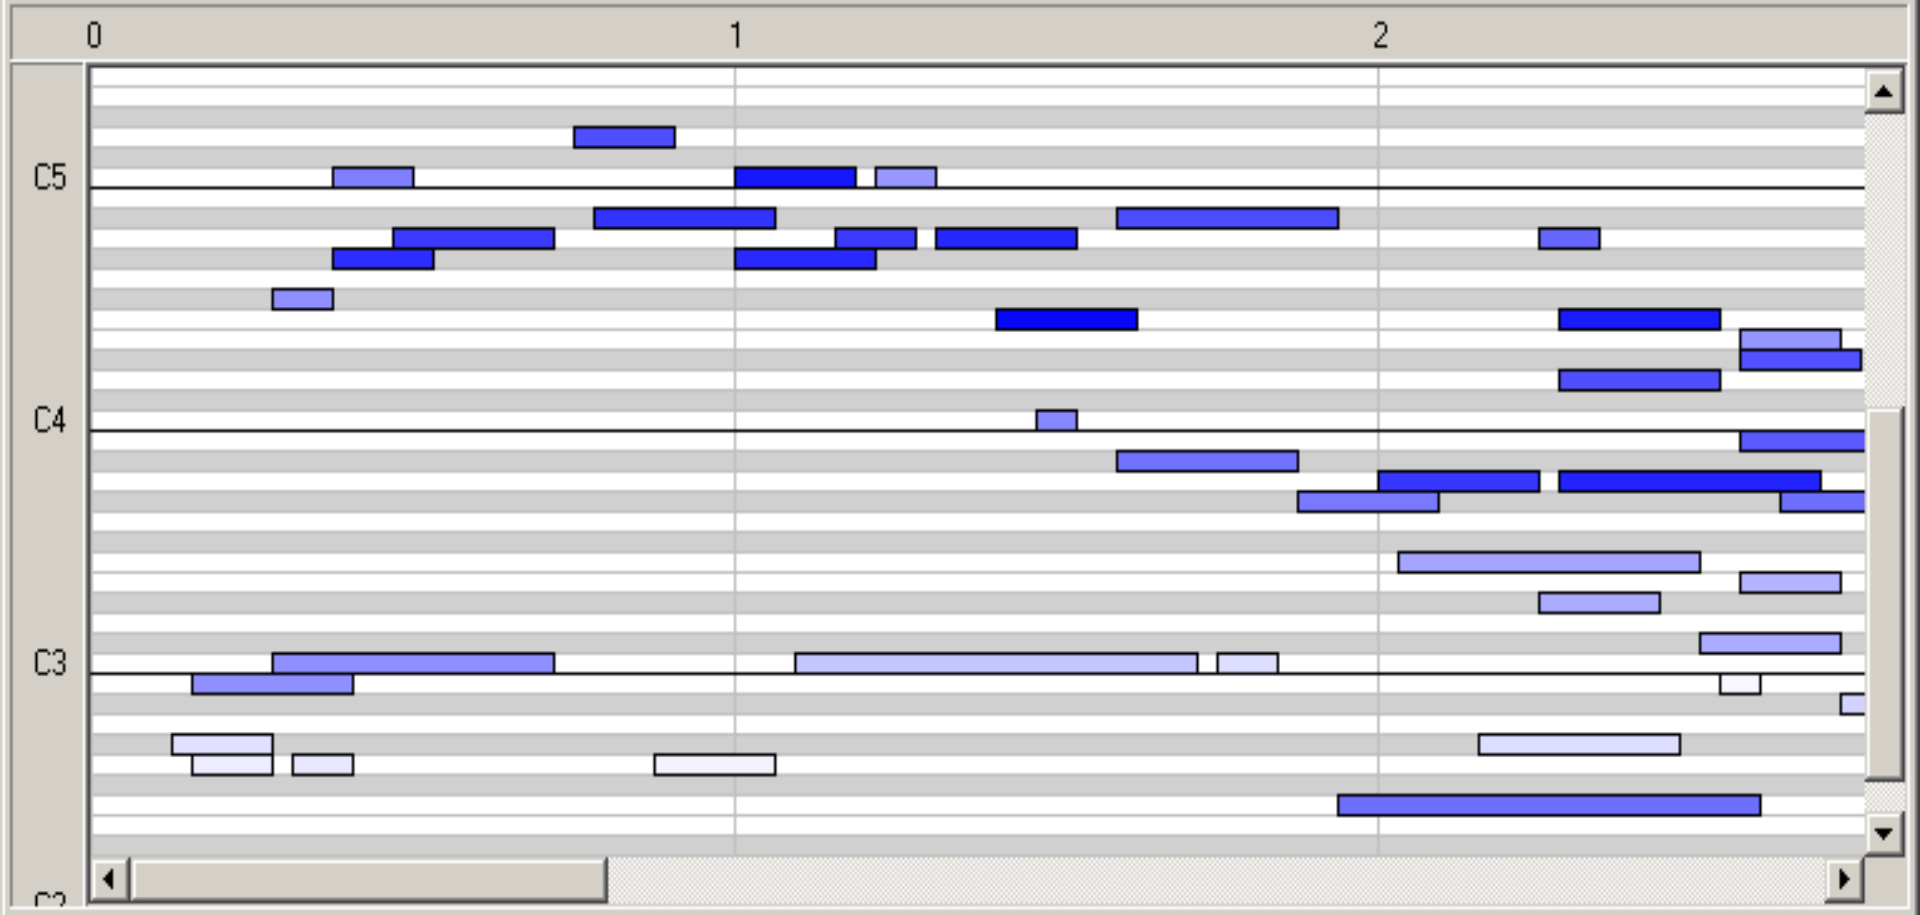

Tone File | ▶ C:\Program Files\AmazingMIDI\piano1.wav

Input File | ▶ C:\Program Files\AmazingMIDI\sample.wav

Output File | ▶ C:\Program Files\AmazingMIDI\sample.mid